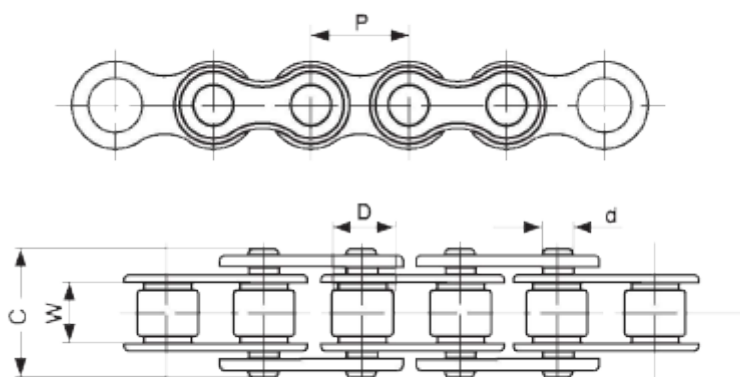

Article number: 61002100150

Description: KLEEchain ANSI 140 - 1 3/4" simplex  
Standard 5 meter in box

## Measures

Breaking power = 172400

C = 54,40

Chain size = 1"3/4

d = 12,70

D = 25,40

Description = 140

P = 44,450

W = 25,22